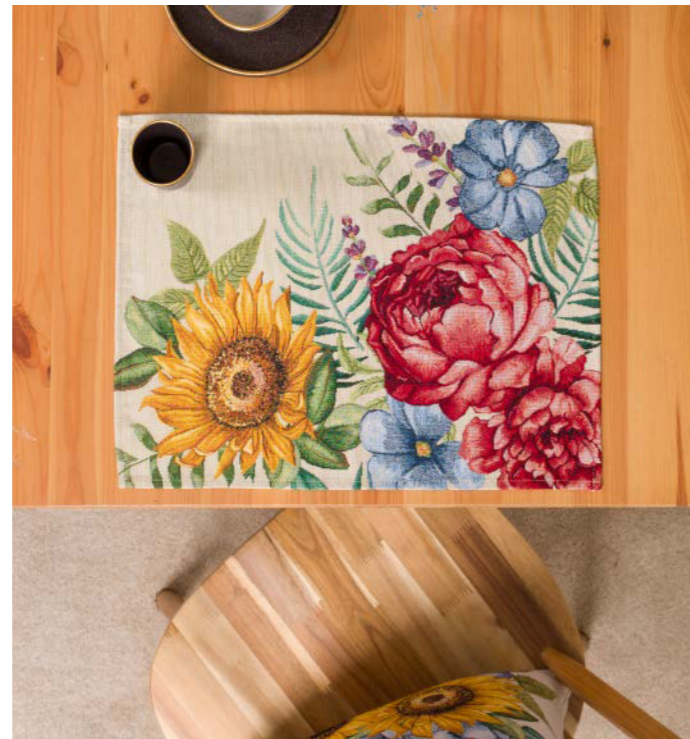

GOBELINO CLOSED | REF. CLARA