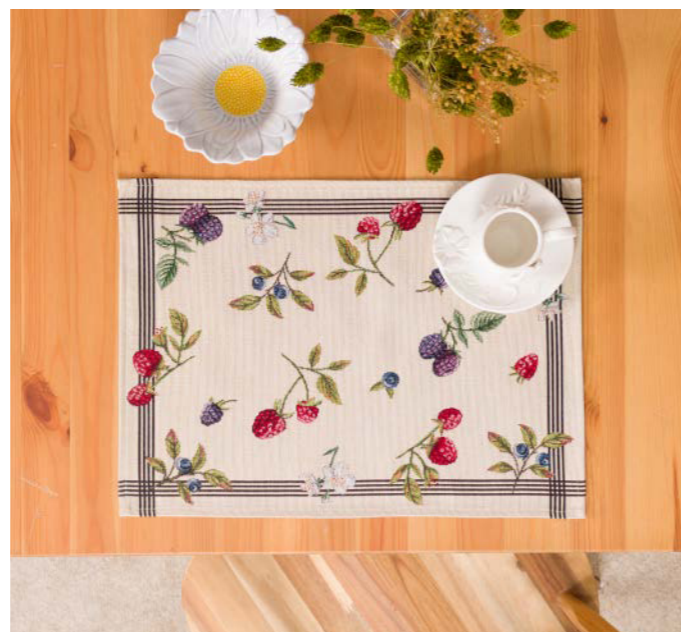

GOBELINO CLOSED | REF. **SWEET BERRIES**